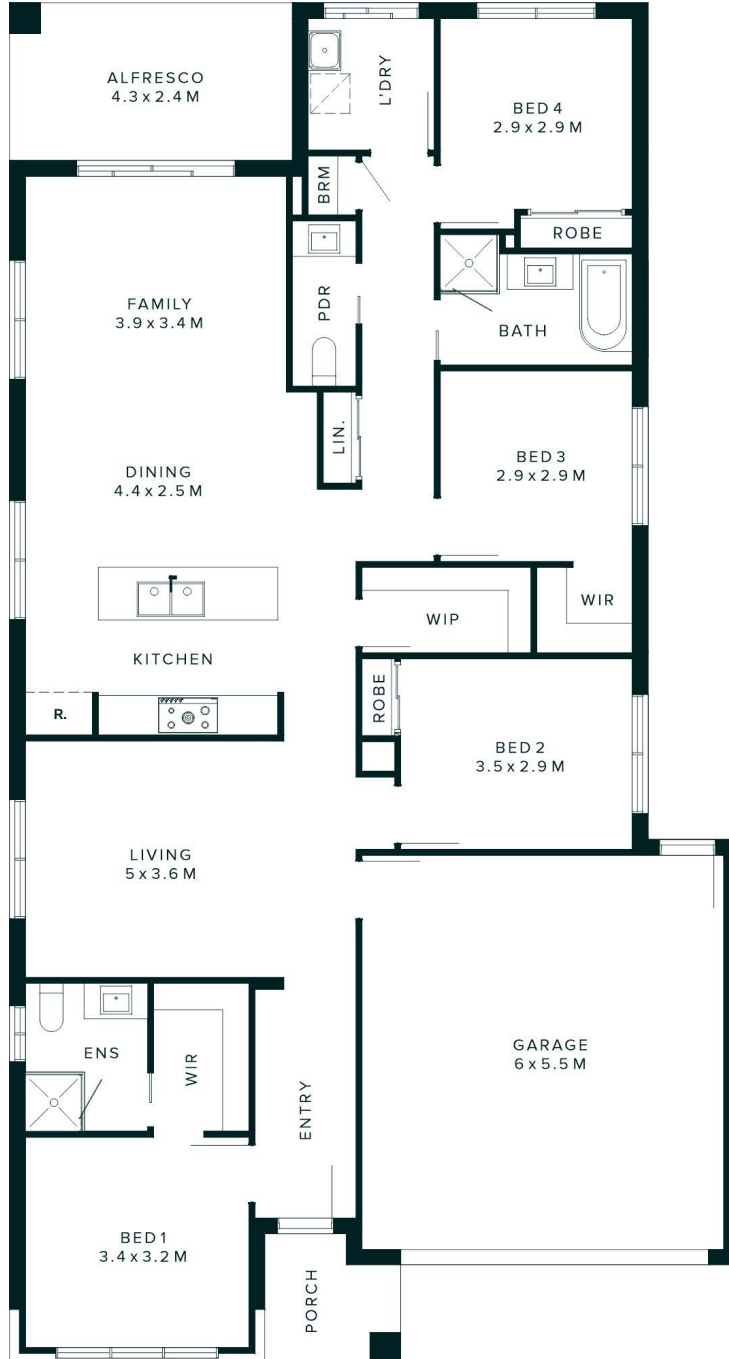

Dundas

mwc

4 bed 2.5 bath 2 car 204 m²

W 11.1 x L 20.7 m

mwcgroup.au

Disclaimer: Images and floorplans are indicative only and provided for marketing purposes. Layouts, dimensions, colours, and inclusions may vary by builder, estate, or state and are subject to change without notice. All measurements and illustrations are a guide only and may differ from final specifications. Visit mwcgroup.com.au for our disclaimer and more information. MWC Property Group — ABN 60 750 731487 © Copyright